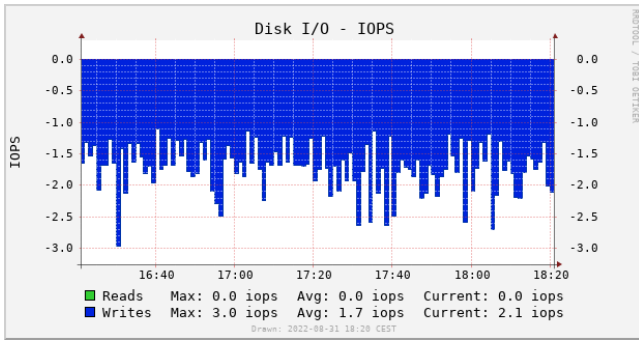

(graphs/dump1090-localhost-range-2h.png?time=1661963025)

(graphs/dump1090-localhost-signal-2h.png?time=1661963025)

(graphs/dump1090-localhost-local\_rate-2h.png?time=1661963025)

(graphs/dump1090-localhost-aircraft\_message\_rate-2h.png?time=1661963025)

(graphs/dump1090-localhost-cpu-2h.png?time=1661963025)

(graphs/dump1090-localhost-misc-2h.png?time=1661963025)

## System Graphs

(graphs/system-localhost-cpu-2h.png?time=1661963025)

(graphs/system-localhost-temperature-2h.png?time=1661963025)

(graphs/system-localhost-memory-2h.png?time=1661963025)

(graphs/system-localhost-network\_bandwidth-2h.png?time=1661963025)

(graphs/system-localhost-df\_root-2h.png?time=1661963025)

(graphs/system-localhost-disk\_io\_iops-2h.png?time=1661963025)

(graphs/system-localhost-disk\_io\_octets-2h.png?time=1661963025)

graphs1090 on github (<https://github.com/wiedehopf/graphs1090#graphs1090>)