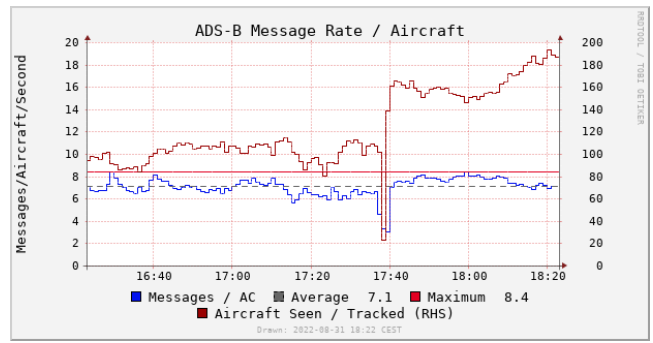

## ADS-B 1090 Graphs

(graphs/dump1090-localhost-local\_trailing\_rate-2h.png?time=1661963025)

(graphs/dump1090-localhost-aircraft-2h.png?time=1661963025)

(graphs/dump1090-localhost-tracks-2h.png?time=1661963025)

(graphs/dump1090-localhost-range-2h.png?time=1661963025)

(graphs/dump1090-localhost-signal-2h.png?time=1661963025)

(graphs/dump1090-localhost-local\_rate-2h.png?time=1661963025)

(graphs/dump1090-localhost-aircraft\_message\_rate-2h.png?time=1661963025)