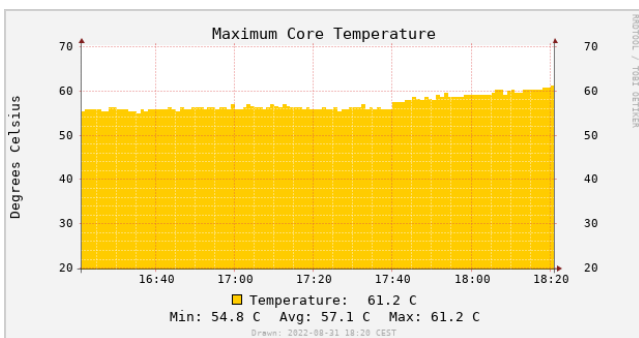

(graphs/dump1090-localhost-range-2h.png?time=1661963025)

(graphs/dump1090-localhost-signal-2h.png?time=1661963025)

(graphs/dump1090-localhost-local\_rate-2h.png?time=1661963025)

(graphs/dump1090-localhost-aircraft\_message\_rate-2h.png?time=1661963025)

(graphs/dump1090-localhost-cpu-2h.png?time=1661963025)

(graphs/dump1090-localhost-misc-2h.png?time=1661963025)

## System Graphs

(graphs/system-localhost-cpu-2h.png?time=1661963025)

(graphs/system-localhost-temperature-2h.png?time=1661963025)

(graphs/system-localhost-memory-2h.png?time=1661963025)

(graphs/system-localhost-network\_bandwidth-2h.png?time=1661963025)