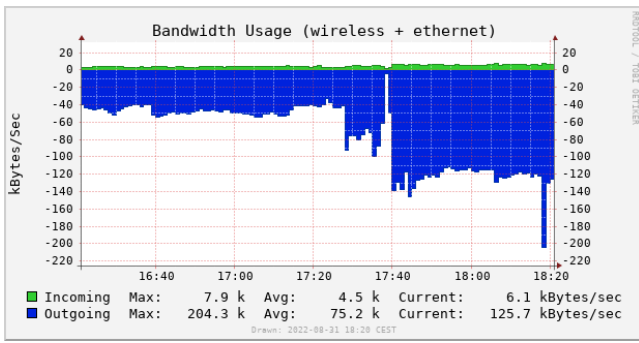

(graphs/dump1090-localhost-cpu-2h.png?time=1661963025)

(graphs/dump1090-localhost-misc-2h.png?time=1661963025)

## System Graphs

(graphs/system-localhost-cpu-2h.png?time=1661963025)

(graphs/system-localhost-temperature-2h.png?time=1661963025)

(graphs/system-localhost-memory-2h.png?time=1661963025)

(graphs/system-localhost-network\_bandwidth-2h.png?time=1661963025)

(graphs/system-localhost-df\_root-2h.png?time=1661963025)

(graphs/system-localhost-disk\_io\_iops-2h.png?time=1661963025)

(graphs/system-localhost-disk\_io\_octets-2h.png?time=1661963025)

graphs1090 on github (<https://github.com/wiedehopf/graphs1090#graphs1090>)