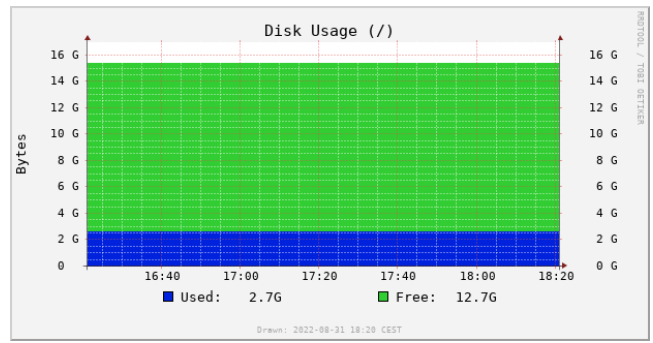

(graphs/dump1090-localhost-cpu-2h.png?time=1661963025)

(graphs/dump1090-localhost-misc-2h.png?time=1661963025)

## System Graphs

(graphs/system-localhost-cpu-2h.png?time=1661963025)

(graphs/system-localhost-temperature-2h.png?time=1661963025)

(graphs/system-localhost-memory-2h.png?time=1661963025)

(graphs/system-localhost-network\_bandwidth-2h.png?time=1661963025)

(graphs/system-localhost-df\_root-2h.png?time=1661963025)

(graphs/system-localhost-disk\_io\_iops-2h.png?time=1661963025)

(graphs/system-localhost-disk\_io\_octets-2h.png?time=1661963025)

graphs1090 on github (<https://github.com/wiedehopf/graphs1090#graphs1090>)