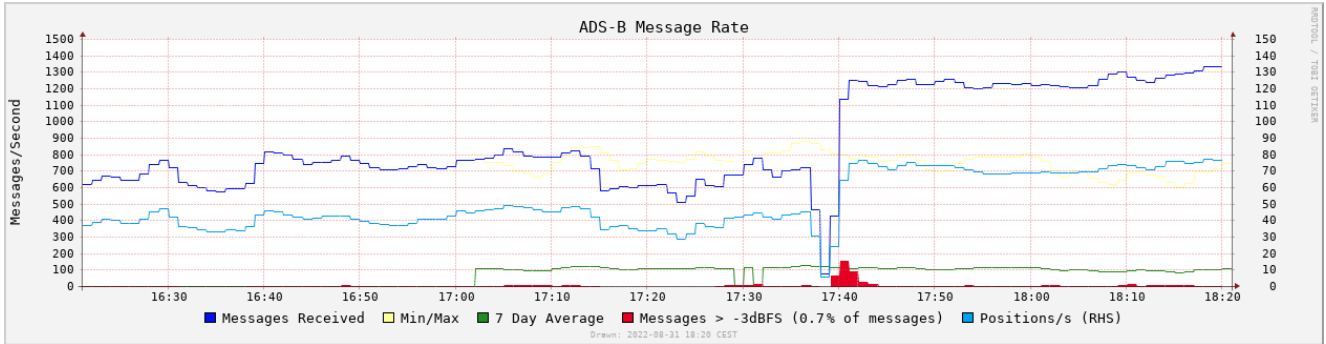

# Performance Graphs

2 hours	8 hours	24 hours	48 hours	7 days	14 days	30 days	3 months	6 months	1 year	2 years
3 years	5 years	10 years								

## ADS-B 1090 Graphs

(graphs/dump1090-localhost-local\_trailing\_rate-2h.png?time=1661963025)

(graphs/dump1090-localhost-aircraft-2h.png?time=1661963025)

(graphs/dump1090-localhost-tracks-2h.png?time=1661963025)

(graphs/dump1090-localhost-range-2h.png?time=1661963025)

(graphs/dump1090-localhost-signal-2h.png?time=1661963025)

(graphs/dump1090-localhost-local\_rate-2h.png?time=1661963025)

(graphs/dump1090-localhost-aircraft\_message\_rate-2h.png?time=1661963025)

(graphs/dump1090-localhost-cpu-2h.png?time=1661963025)

(graphs/dump1090-localhost-misc-2h.png?time=1661963025)