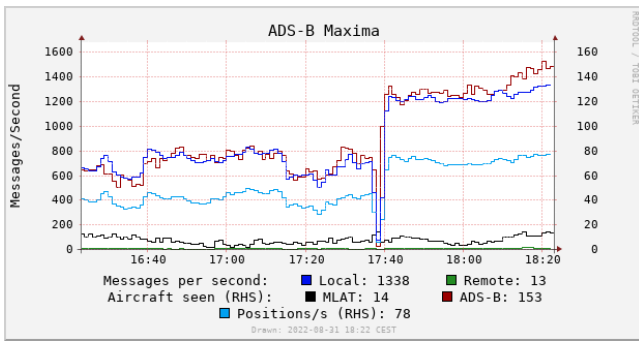

## ADS-B 1090 Graphs

(graphs/dump1090-localhost-local\_trailing\_rate-2h.png?time=1661963025)

(graphs/dump1090-localhost-aircraft-2h.png?time=1661963025)

(graphs/dump1090-localhost-tracks-2h.png?time=1661963025)

(graphs/dump1090-localhost-range-2h.png?time=1661963025)

(graphs/dump1090-localhost-signal-2h.png?time=1661963025)

(graphs/dump1090-localhost-local\_rate-2h.png?time=1661963025)

(graphs/dump1090-localhost-aircraft\_message\_rate-2h.png?time=1661963025)

(graphs/dump1090-localhost-cpu-2h.png?time=1661963025)

(graphs/dump1090-localhost-misc-2h.png?time=1661963025)