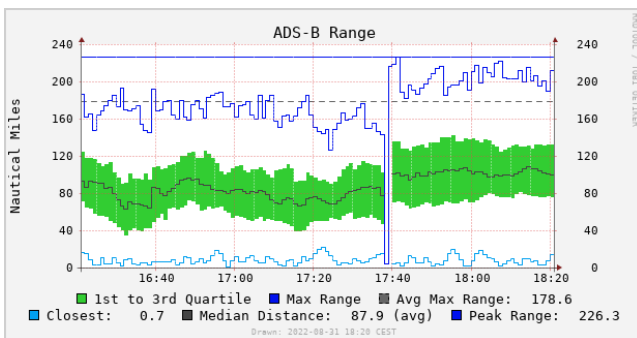

## ADS-B 1090 Graphs

(graphs/dump1090-localhost-local\_trailing\_rate-2h.png?time=1661963025)

(graphs/dump1090-localhost-aircraft-2h.png?time=1661963025)

(graphs/dump1090-localhost-tracks-2h.png?time=1661963025)

(graphs/dump1090-localhost-range-2h.png?time=1661963025)

(graphs/dump1090-localhost-signal-2h.png?time=1661963025)

(graphs/dump1090-localhost-local\_rate-2h.png?time=1661963025)

(graphs/dump1090-localhost-aircraft\_message\_rate-2h.png?time=1661963025)

## System Graphs

(graphs/system-localhost-cpu-2h.png?time=1661963025)

(graphs/system-localhost-temperature-2h.png?time=1661963025)

(graphs/system-localhost-memory-2h.png?time=1661963025)

(graphs/system-localhost-network\_bandwidth-2h.png?time=1661963025)