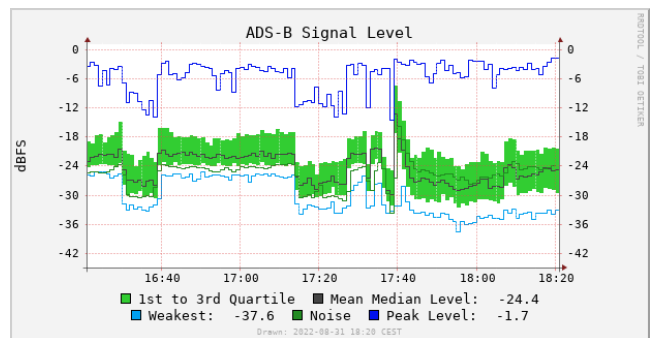

## ADS-B 1090 Graphs

(graphs/dump1090-localhost-local\_trailing\_rate-2h.png?time=1661963025)

(graphs/dump1090-localhost-aircraft-2h.png?time=1661963025)

(graphs/dump1090-localhost-tracks-2h.png?time=1661963025)

(graphs/dump1090-localhost-range-2h.png?time=1661963025)

(graphs/dump1090-localhost-signal-2h.png?time=1661963025)

(graphs/dump1090-localhost-local\_rate-2h.png?time=1661963025)

(graphs/dump1090-localhost-aircraft\_message\_rate-2h.png?time=1661963025)