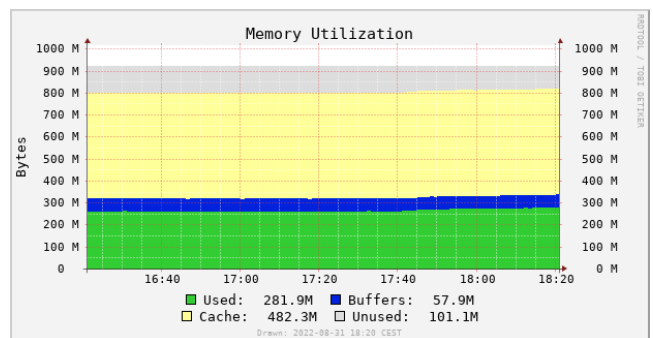

(graphs/dump1090-localhost-range-2h.png?time=1661963025)

(graphs/dump1090-localhost-signal-2h.png?time=1661963025)

(graphs/dump1090-localhost-local\_rate-2h.png?time=1661963025)

(graphs/dump1090-localhost-aircraft\_message\_rate-2h.png?time=1661963025)

(graphs/dump1090-localhost-cpu-2h.png?time=1661963025)

(graphs/dump1090-localhost-misc-2h.png?time=1661963025)

## System Graphs

(graphs/system-localhost-cpu-2h.png?time=1661963025)

(graphs/system-localhost-temperature-2h.png?time=1661963025)

(graphs/system-localhost-memory-2h.png?time=1661963025)

(graphs/system-localhost-network\_bandwidth-2h.png?time=1661963025)