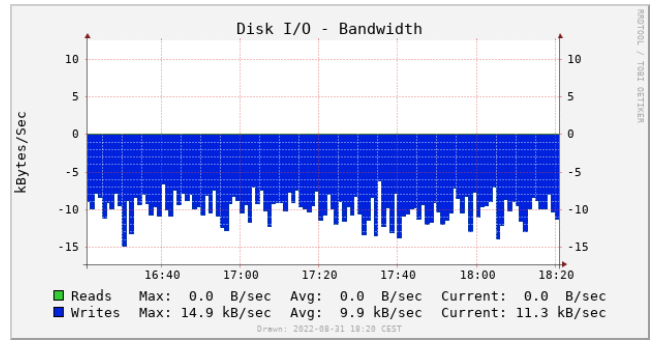

(graphs/dump1090-localhost-cpu-2h.png?time=1661963025)

(graphs/dump1090-localhost-misc-2h.png?time=1661963025)

## System Graphs

(graphs/system-localhost-cpu-2h.png?time=1661963025)

(graphs/system-localhost-temperature-2h.png?time=1661963025)

(graphs/system-localhost-memory-2h.png?time=1661963025)

(graphs/system-localhost-network\_bandwidth-2h.png?time=1661963025)

(graphs/system-localhost-df\_root-2h.png?time=1661963025)

(graphs/system-localhost-disk\_io\_iops-2h.png?time=1661963025)

(graphs/system-localhost-disk\_io\_octets-2h.png?time=1661963025)

graphs1090 on github (<https://github.com/wiedehopf/graphs1090#graphs1090>)