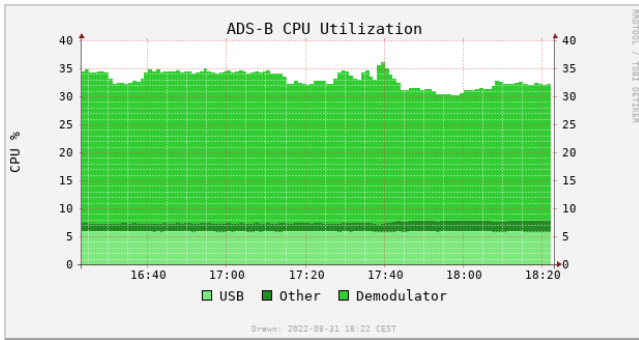

(graphs/dump1090-localhost-range-2h.png?time=1661963025)

(graphs/dump1090-localhost-signal-2h.png?time=1661963025)

(graphs/dump1090-localhost-local\_rate-2h.png?time=1661963025)

(graphs/dump1090-localhost-aircraft\_message\_rate-2h.png?time=1661963025)

(graphs/dump1090-localhost-cpu-2h.png?time=1661963025)

(graphs/dump1090-localhost-misc-2h.png?time=1661963025)