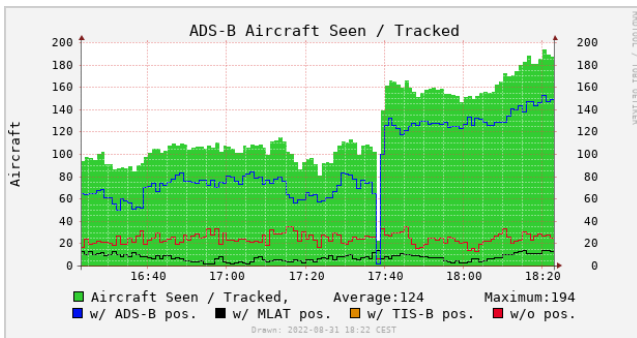

# Performance Graphs

2 hours	8 hours	24 hours	48 hours	7 days	14 days	30 days	3 months	6 months	1 year	2 years
3 years	5 years	10 years								

## ADS-B 1090 Graphs

(graphs/dump1090-localhost-local\_trailing\_rate-2h.png?time=1661963025)

(graphs/dump1090-localhost-aircraft-2h.png?time=1661963025)

(graphs/dump1090-localhost-tracks-2h.png?time=1661963025)

(graphs/dump1090-localhost-range-2h.png?time=1661963025)

(graphs/dump1090-localhost-signal-2h.png?time=1661963025)

(graphs/dump1090-localhost-local\_rate-2h.png?time=1661963025)

(graphs/dump1090-localhost-aircraft\_message\_rate-2h.png?time=1661963025)