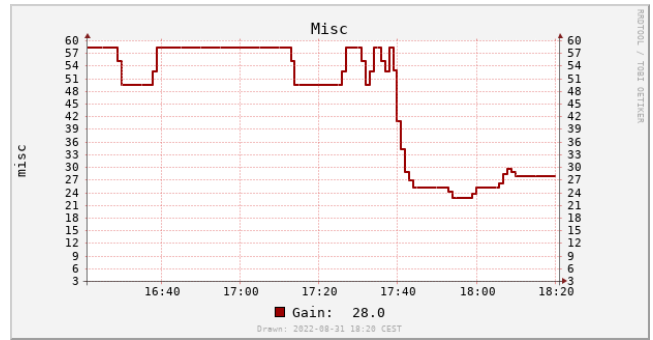

## ADS-B 1090 Graphs

(graphs/dump1090-localhost-local\_trailing\_rate-2h.png?time=1661963025)

(graphs/dump1090-localhost-aircraft-2h.png?time=1661963025)

(graphs/dump1090-localhost-tracks-2h.png?time=1661963025)

(graphs/dump1090-localhost-range-2h.png?time=1661963025)

(graphs/dump1090-localhost-signal-2h.png?time=1661963025)

(graphs/dump1090-localhost-local\_rate-2h.png?time=1661963025)

(graphs/dump1090-localhost-aircraft\_message\_rate-2h.png?time=1661963025)

(graphs/dump1090-localhost-cpu-2h.png?time=1661963025)

(graphs/dump1090-localhost-misc-2h.png?time=1661963025)

## System Graphs

(graphs/system-localhost-cpu-2h.png?time=1661963025)

(graphs/system-localhost-temperature-2h.png?time=1661963025)

(graphs/system-localhost-memory-2h.png?time=1661963025)

(graphs/system-localhost-network\_bandwidth-2h.png?time=1661963025)