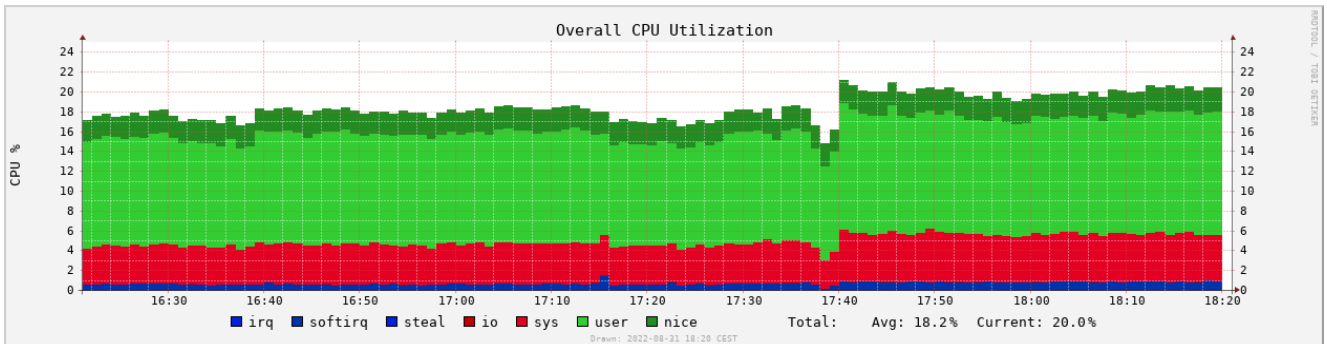

## ADS-B 1090 Graphs

(graphs/dump1090-localhost-local\_trailing\_rate-2h.png?time=1661963025)

(graphs/dump1090-localhost-aircraft-2h.png?time=1661963025)

(graphs/dump1090-localhost-tracks-2h.png?time=1661963025)

(graphs/dump1090-localhost-range-2h.png?time=1661963025)

(graphs/dump1090-localhost-signal-2h.png?time=1661963025)

(graphs/dump1090-localhost-local\_rate-2h.png?time=1661963025)

(graphs/dump1090-localhost-aircraft\_message\_rate-2h.png?time=1661963025)

(graphs/dump1090-localhost-cpu-2h.png?time=1661963025)

(graphs/dump1090-localhost-misc-2h.png?time=1661963025)

## System Graphs

(graphs/system-localhost-cpu-2h.png?time=1661963025)

(graphs/system-localhost-temperature-2h.png?time=1661963025)

(graphs/system-localhost-memory-2h.png?time=1661963025)

(graphs/system-localhost-network\_bandwidth-2h.png?time=1661963025)