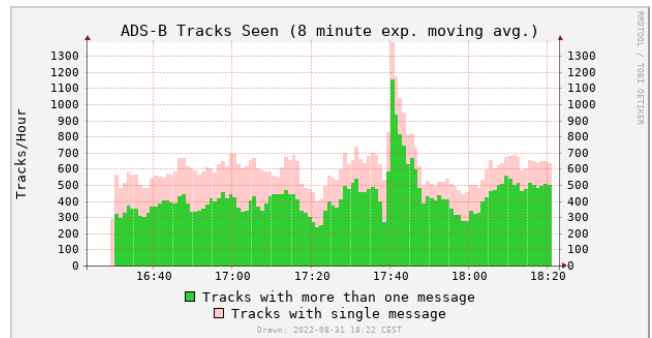

# Performance Graphs

2 hours	8 hours	24 hours	48 hours	7 days	14 days	30 days	3 months	6 months	1 year	2 years
3 years	5 years	10 years								

## ADS-B 1090 Graphs

(graphs/dump1090-localhost-local\_trailing\_rate-2h.png?time=1661963025)

(graphs/dump1090-localhost-aircraft-2h.png?time=1661963025)

(graphs/dump1090-localhost-tracks-2h.png?time=1661963025)

(graphs/dump1090-localhost-range-2h.png?time=1661963025)

(graphs/dump1090-localhost-signal-2h.png?time=1661963025)

(graphs/dump1090-localhost-local\_rate-2h.png?time=1661963025)

(graphs/dump1090-localhost-aircraft\_message\_rate-2h.png?time=1661963025)